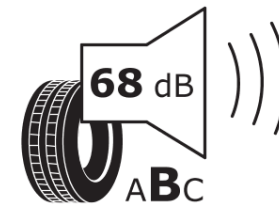

Product Information Sheet

Delegated Regulation (EU) 2020/740

Supplier name or trademark	MICHELIN
Commercial name or trade designation	PRIMACY 4 E
Tyre type identifier	279492
Tyre size designation	185/65R15
Load-capacity index	88
Speed category symbol	H
Fuel efficiency class	A
Wet grip class	B
External rolling noise class	B
External rolling noise value	68
Severe snow tyre	No
Ice tyre	No
Date of start of production	09/18
Date of end of production	
Load version	SL
Additional information	185/65 R15 88H TL PRIMACY 4 E MI

ENERG

MICHELIN

279492

185/65R15 88 H

C1

2020/740