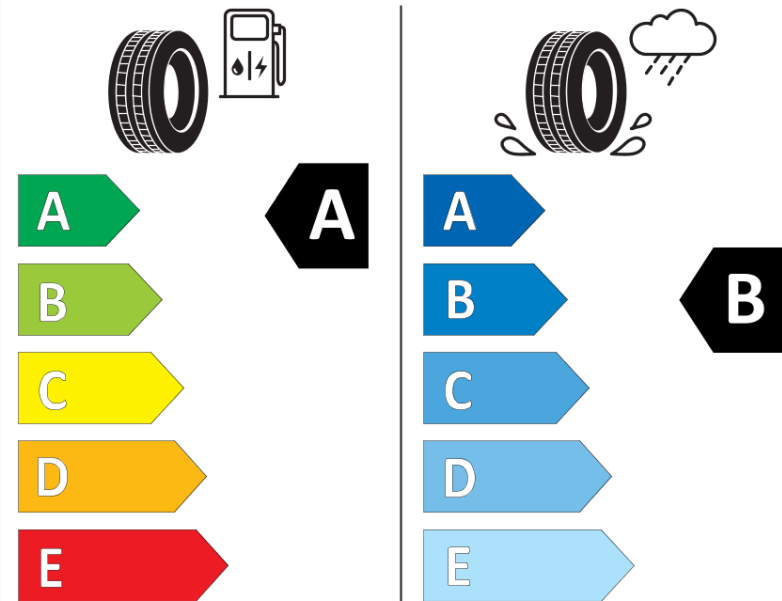

Product Information Sheet

Delegated Regulation (EU) 2020/740

Supplier name or trademark	MICHELIN
Commercial name or trade designation	PRIMACY 4 E
Tyre type identifier	279492
Tyre size designation	185/65R15
Load-capacity index	88
Speed category symbol	H
Fuel efficiency class	A
Wet grip class	B
External rolling noise class	B
External rolling noise value	68
Severe snow tyre	No
Ice tyre	No
Date of start of production	09/18
Date of end of production	
Load version	SL
Additional information	185/65 R15 88H TL PRIMACY 4 E MI

ENERG

MICHELIN

279492

185/65R15 88 H

C1