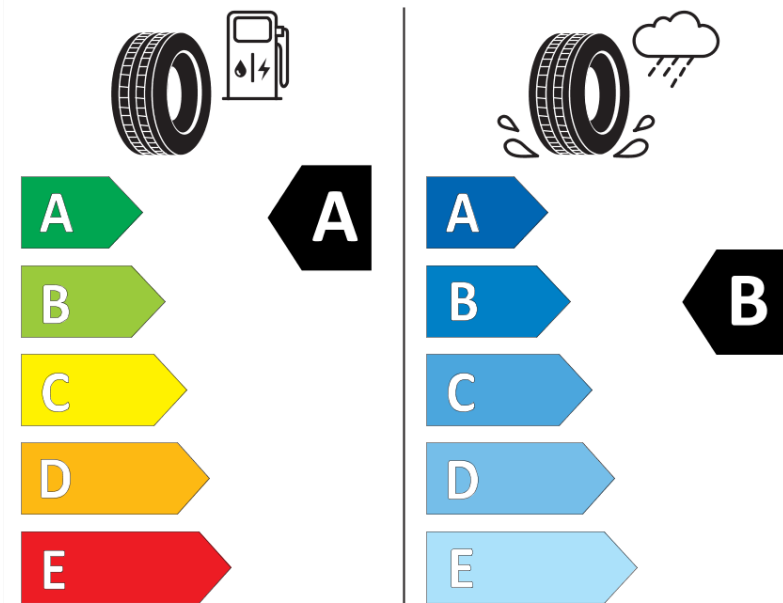

Product Information Sheet

Delegated Regulation (EU) 2020/740

Supplier name or trademark	MICHELIN
Commercial name or trade designation	PRIMACY 4 A GOE
Tyre type identifier	669466
Tyre size designation	235/55R19
Load-capacity index	105
Speed category symbol	W
Fuel efficiency class	A
Wet grip class	B
External rolling noise class	B
External rolling noise value	70
Severe snow tyre	No
Ice tyre	No
Date of start of production	27/20
Date of end of production	
Load version	XL
Additional information	235/55 R19 105W XL TL PRIMACY 4 SUV ACOUSTIC GOE MI

ENERG

MICHELIN

669466

235/55R19 105 W

C1